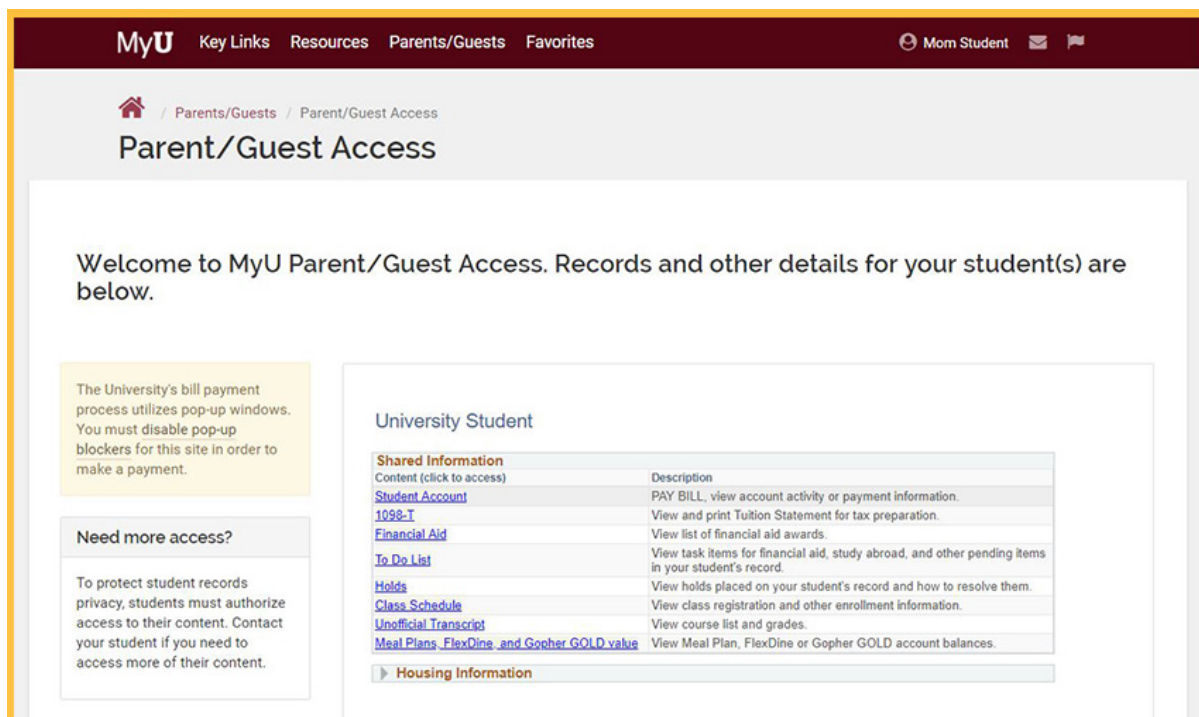

HOW TO

VIEW STUDENT INFO (FOR PARENTS/GUESTS)

UNIVERSITY OF MINNESOTA
Driven to DiscoverSM

1. Log in to **MyU** by going to myu.umn.edu and entering your Internet ID and password.

2. Go to “Parents/Guests” and select **Parent/Guest Access**.